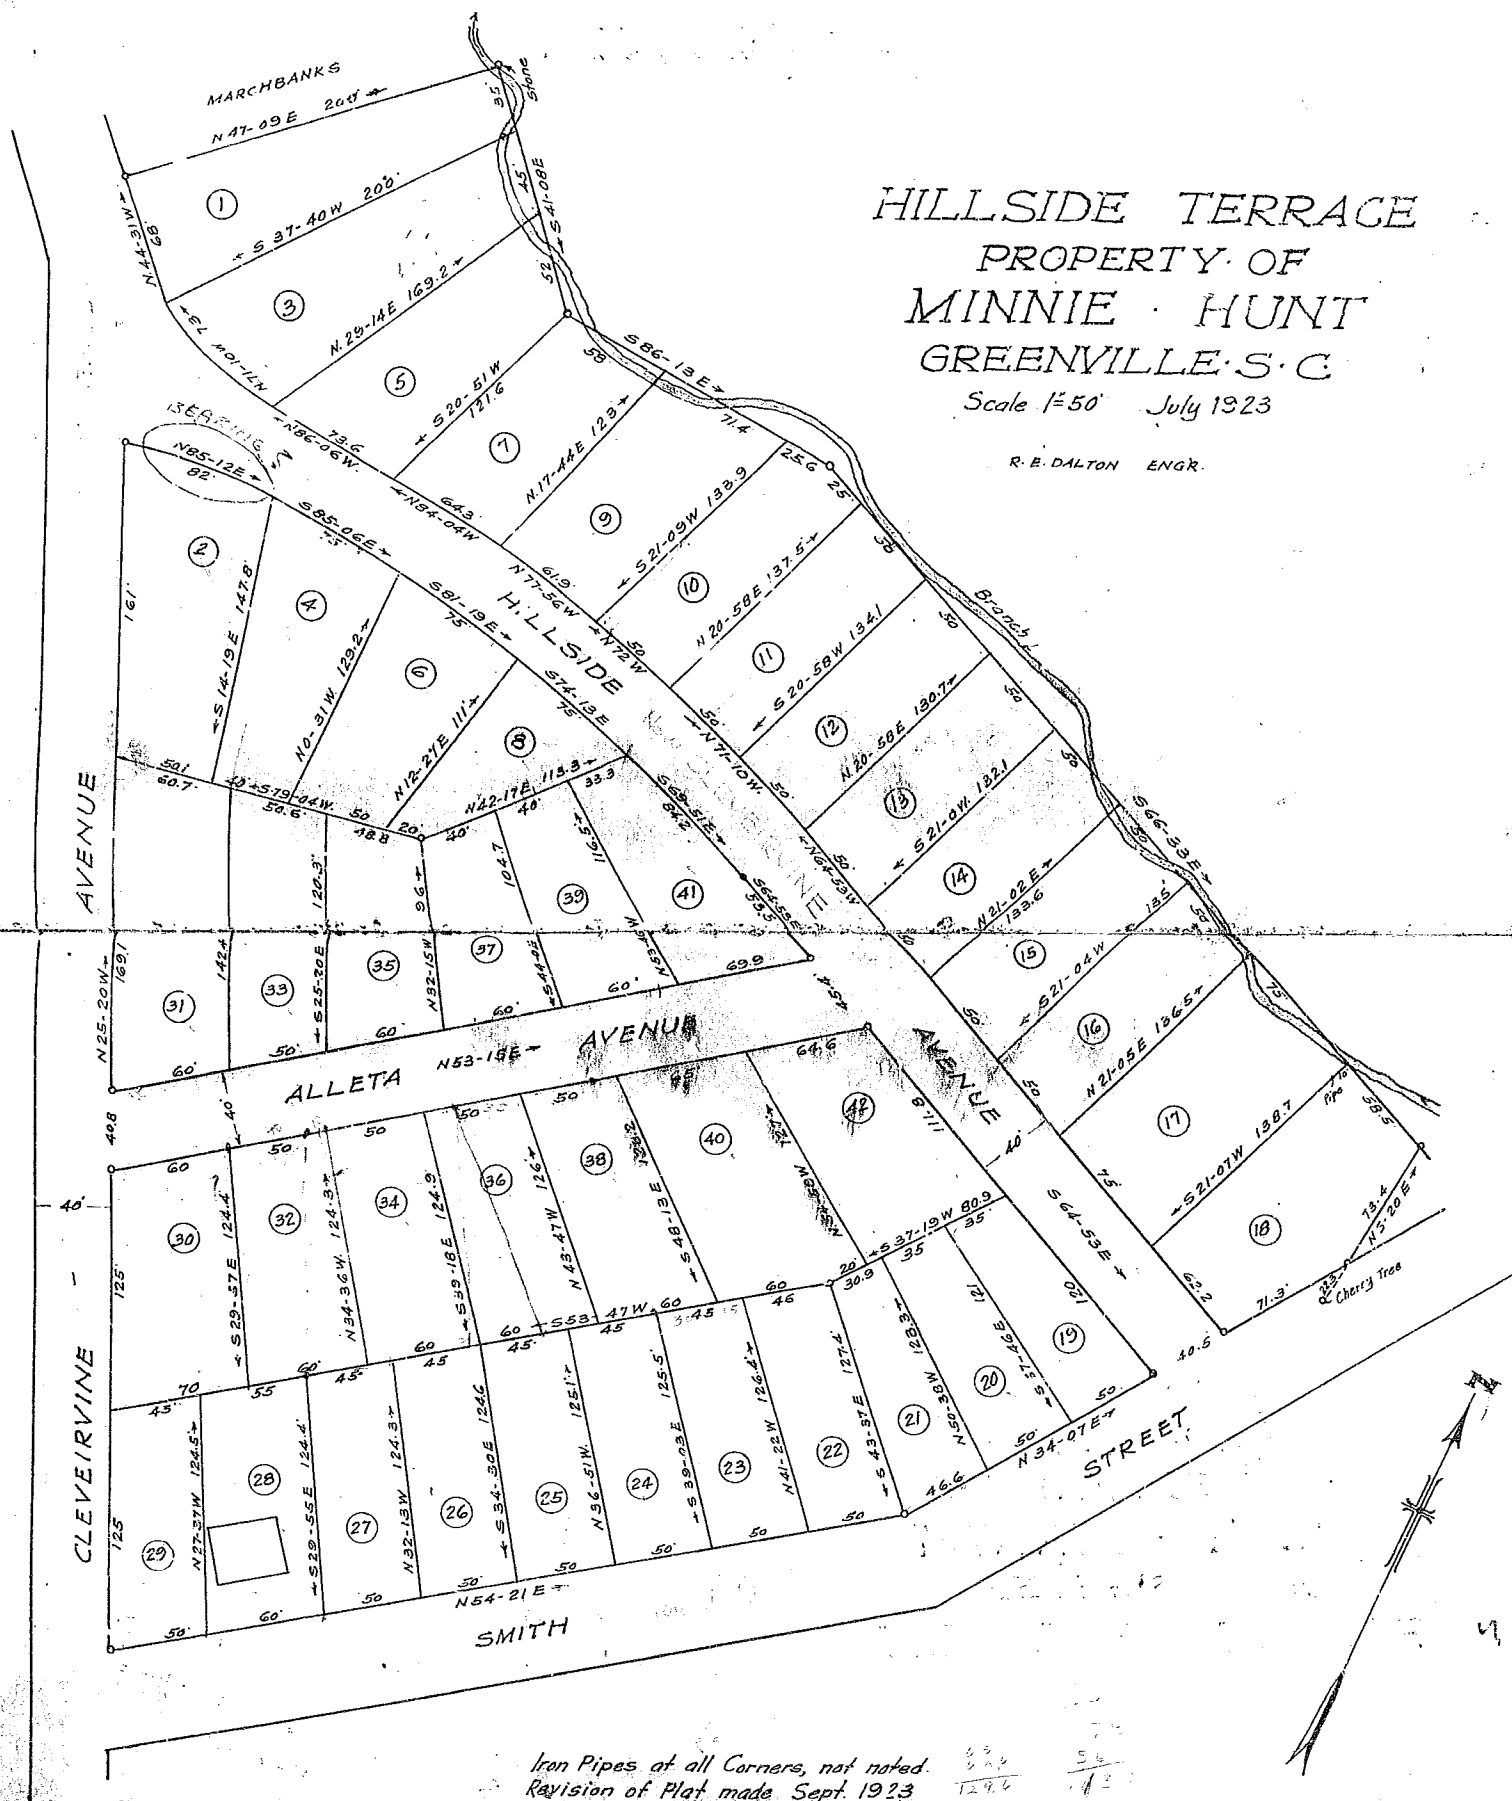

HILLSIDE TERRACE
PROPERTY OF
MINNIE HUNT
GREENVILLE S.C.

Scale 1"=50' July 1923

R. E. DALTON ENGR.

Iron Pipes at all Corners, not noted.
Revision of Plat made Sept. 1923
Recorded Sept. 13, 1923, by R.E.D.